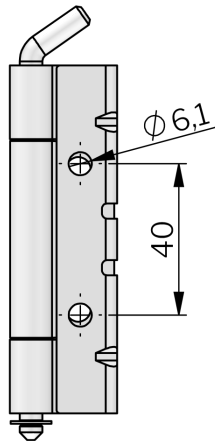

CONCEALED HINGE 120° STAINLESS STEEL

Screw mounted frame part, door part mounted on weld-on studs. Universal right and left mounting. Opening angle 120°.

MATERIAL

Hinge: Stainless steel 304

Pin: Stainless steel 304

RELATED PRODUCTS

Similar products: 3-094, 3-095, 3-096, 3-090, 3-091

Use the Index Code at industrilas.com

Industrilas
— When access counts —

P/N	Description
313019	Concealed hinge stainless steel 304

Index Code: 3-096