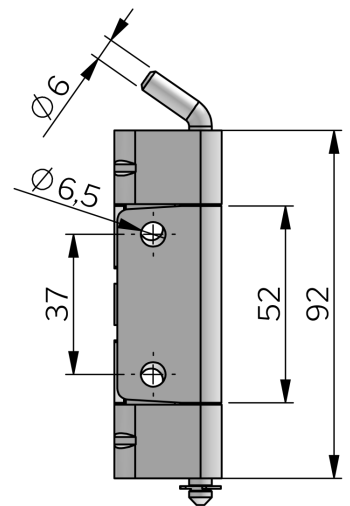

CONCEALED HINGE 120° STAINLESS STEEL

Screw mounted frame part, door part mounted on weld-on studs. Universal right and left mounting. Opening angle 120°.

MATERIAL

Hinge: Stainless steel 304

Pin: Stainless steel 304

RELATED PRODUCTS

Similar products: 3-094, 3-095, 3-096, 3-090, 3-091

Use the Index Code at industrilas.com

Industrilas
— When access counts —

P/N	Description
313019	Concealed hinge stainless steel 304

Index Code: 3-096