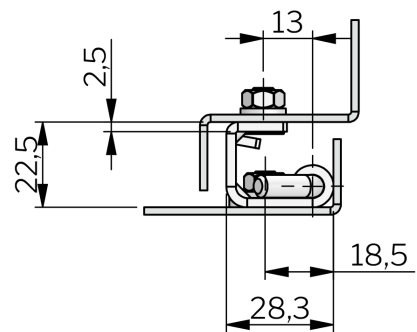

CONCEALED HINGE 120° STAINLESS STEEL

Screw mounted frame part, door part mounted on weld-on studs. Universal right and left mounting. Opening angle 120°.

MATERIAL

Hinge: Stainless steel 304

Pin: Stainless steel 304

RELATED PRODUCTS

Similar products: 3-094, 3-095, 3-096, 3-090, 3-091

Use the Index Code at industrilas.com

Industrilas
— When access counts —

P/N	Description
313019	Concealed hinge stainless steel 304

Index Code: 3-096